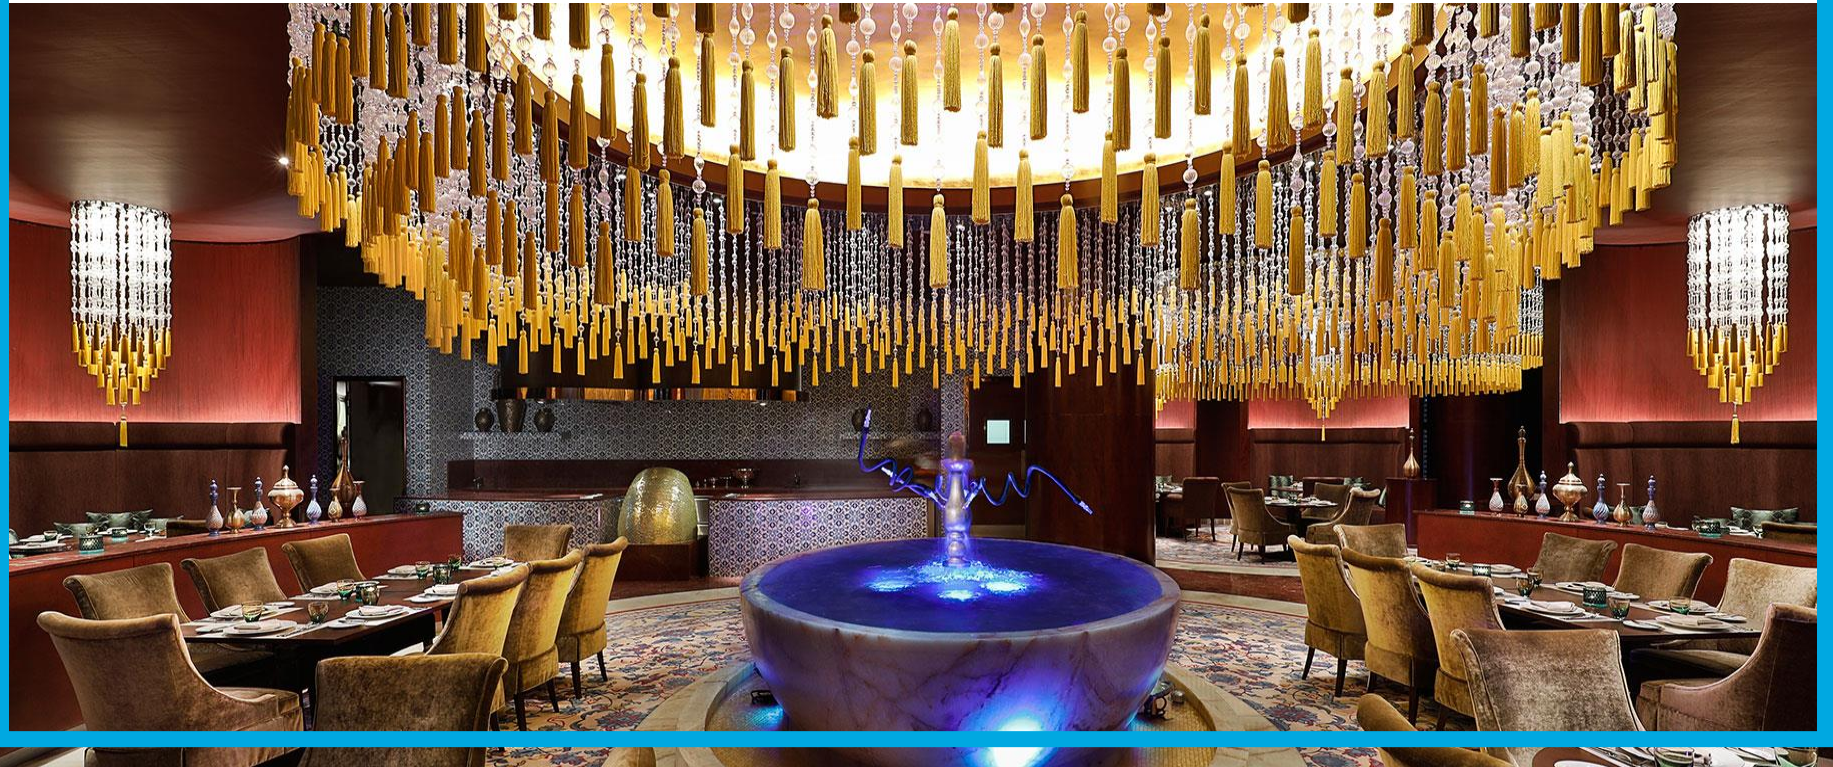

Hilton Riyadh Ballroom

All Day Dining Restaurant

Teatro

Asian Restaurant

Lotus

Turkish Restaurant

Anar

Lobby Lounge