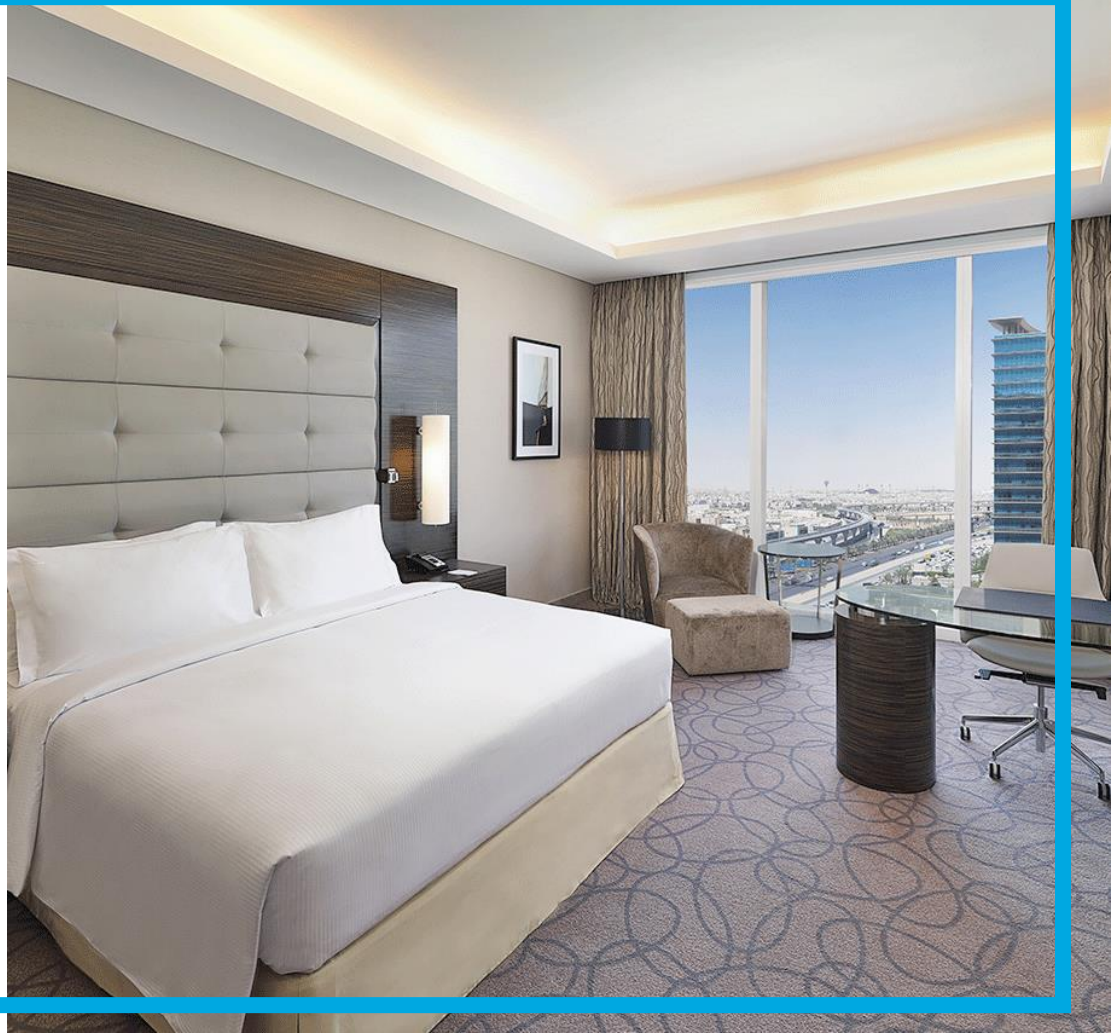

Hotel

Guest Rooms

Spacious guest room 37-45 sqm, natural day light, complimentary WiFi, 42 inch HDTV, comfortable desk with an ergonomic chair, marble bathroom, Nespresso® coffee machine, featuring separate bathtub and rain shower.

Guest Rooms
Accessible

273 rooms
11 rooms