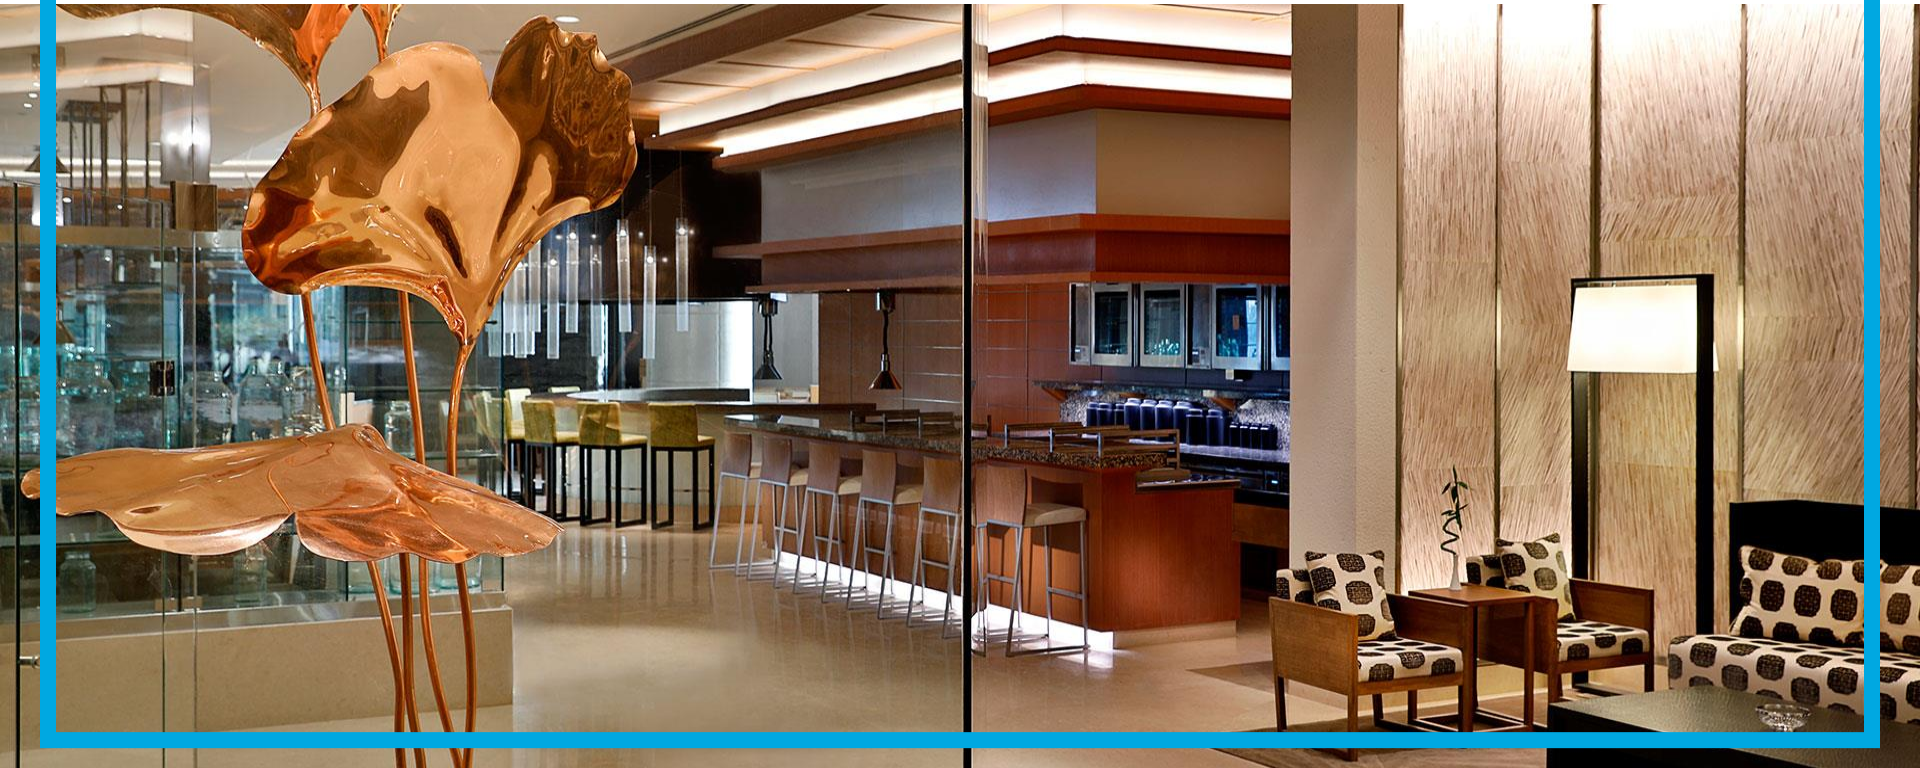

Asian Restaurant

Lotus