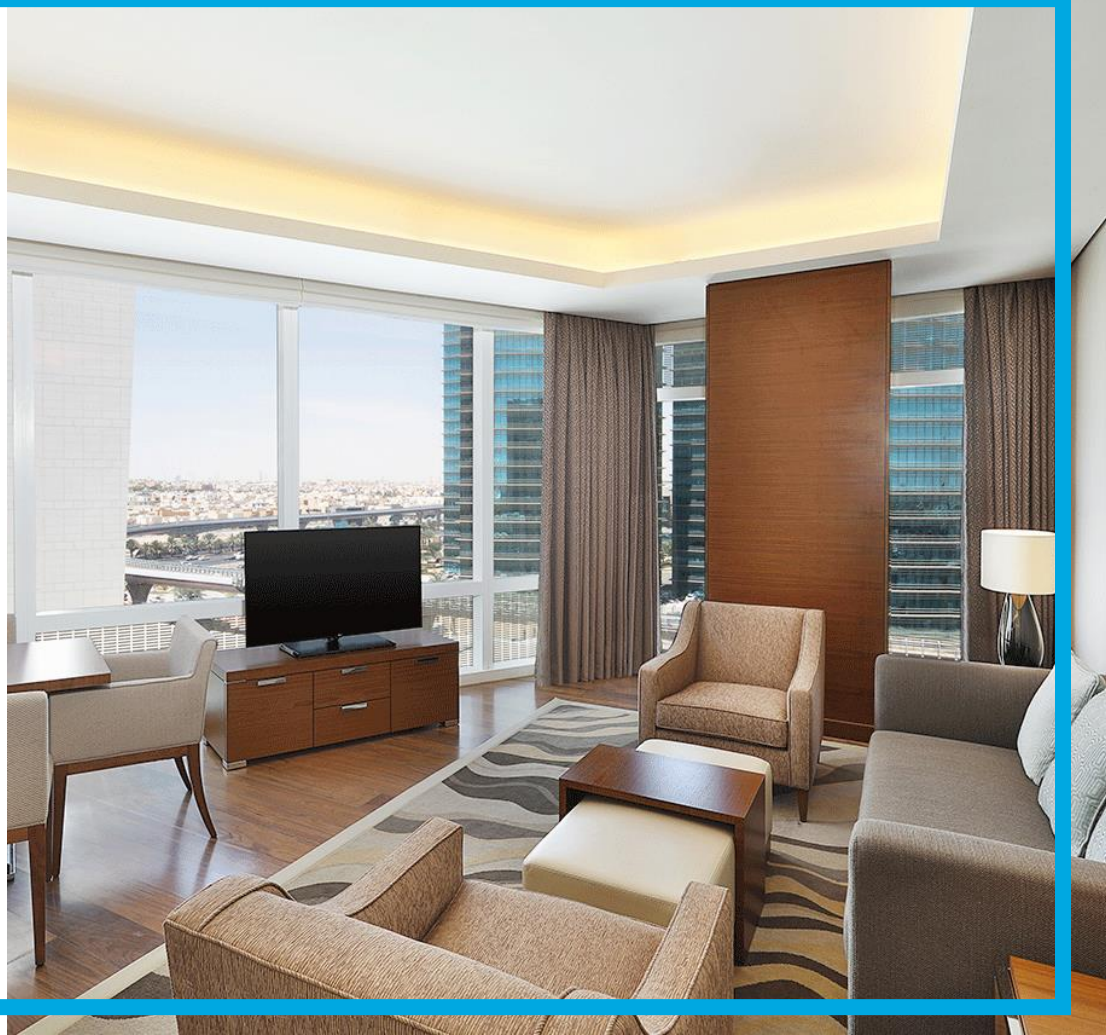

Residences

Deluxe Apartments

Starting from 95 sqm, living/dining room, complimentary WiFi, 42 inch HDTV, full kitchen with microwave, oven, dishwasher, Nespresso® coffee machine and washing machine. Other amenities include an in-room safe, minibar and sofa bed.

Deluxe One Bedroom Apartments	63 units
Deluxe Accessible One Bedroom	1 units
Deluxe Two Bedroom Apartments	49 units
Deluxe Accessible Two Bedroom	2 units